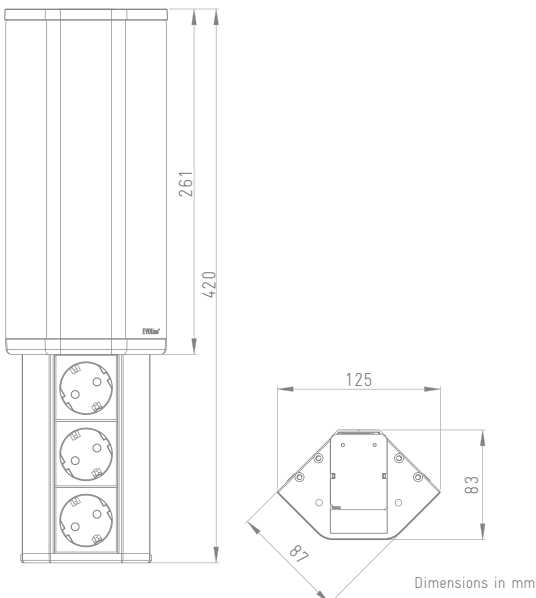

# EVoline® V-Port

reddot design award  
winner 2015

Connectivity for corners everywhere.

# EVoline® V-Port

In kitchens, you often find unused space underneath a wall cabinet, in corners and next to tall cupboards. This is where the EVoline V-Port can be installed.

In its closed position, the V-Port is concealed behind a discreet and elegant aluminium cover in stainless steel optics. A gentle touch releases a multiple socket rail. As option available with USB charger.

<b>Housing</b>	Aluminium
<b>Cover</b>	Aluminium
<b>Installation</b>	Angle - Mounted Flush-Mounted
<b>Retractable</b>	yes

Quick mounting,  
Easy connection  
via special connector

EV0line VDE Plug  
is standard